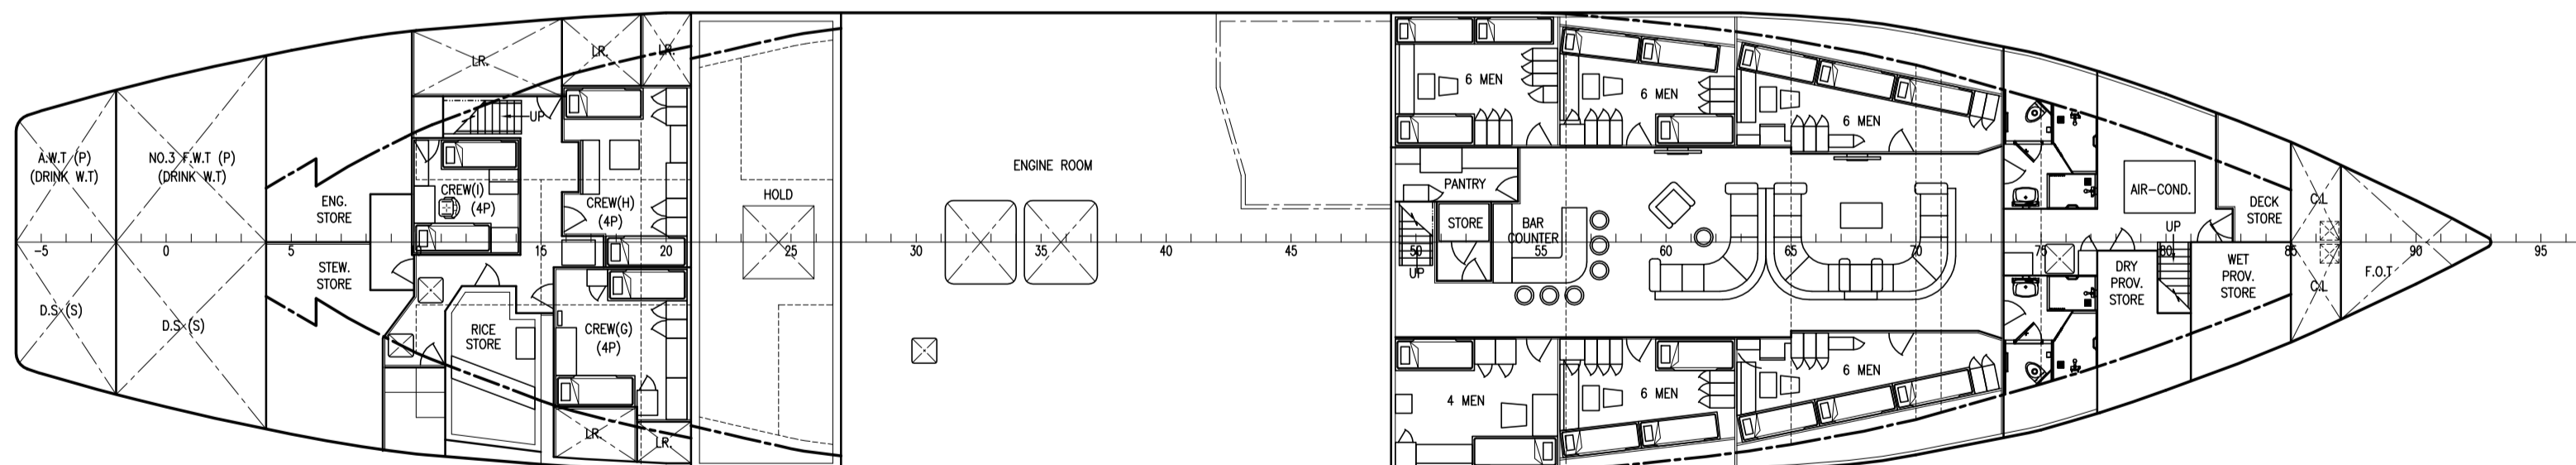

PROFILE

COMPASS FLAT

UPPER DECK

NAV. BRIDGE DECK

2ND DECK

3RD DECK

HOLD

GALLOWS TOP

Project :				SVS FROBISHER			
Title:				GENERAL ARRANGEMENT			
REV.	DESCRIPTION	DATE	BY	Date:	Drawn:	Checked:	
				25/03/11	SDS	KELVIN	
Designer : SEAKRAFT Design Services				Dwg. No.:		Scale:	
Block 15, Lorong 8 Toa Payoh				PP0711 - D01		1 : 150 (A1)	
#06-02 Braddell Tech. Singapore 319262				(SHT 1 OF 1)		Rev. 4	
Tel : +65 6254 2938 Fax : +65 6254 9829							