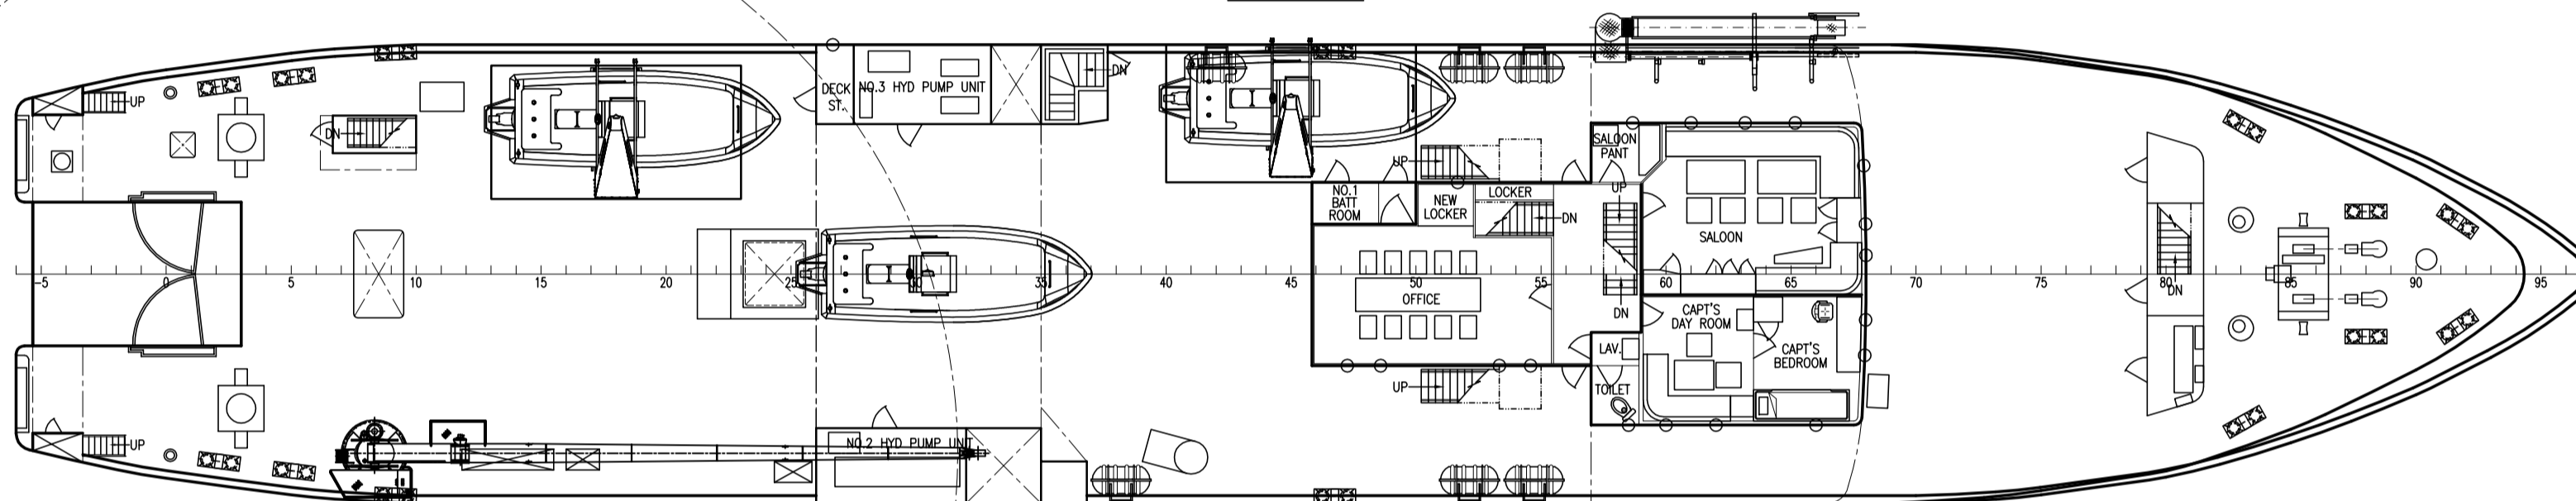

PROFILE

COMPASS FLAT

UPPER DECK

NAV. BRIDGE DECK

2ND DECK

3RD DECK

HOLD

GALLOWS TOP

Project :				SVS FROBISHER			
Title:				GENERAL ARRANGEMENT			
REV.	DESCRIPTION	DATE	BY	Date:	Drawn:	Checked:	
				25/03/11	SDS	KELVIN	
Designer : SEAKRAFT Design Services				Dwg. No.:		Scale:	
Block 15, Lorong 8 Toa Payoh				PP0711 - D01		1 : 150 (A1)	
#06-02 Braddell Tech. Singapore 319262				(SHT 1 OF 1)		Rev. 4	
Tel : +65 6254 2938 Fax : +65 6254 9829							