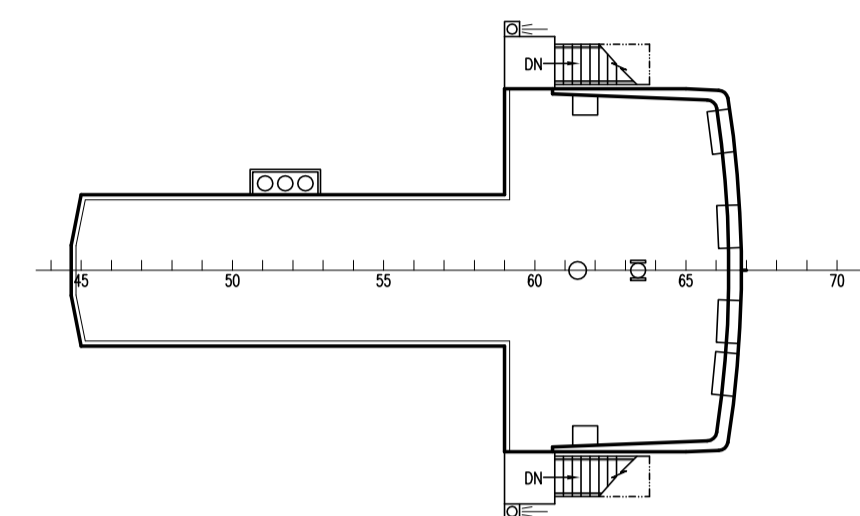

PROFILE

COMPASS FLAT

UPPER DECK

NAV. BRIDGE DECK

2ND DECK

3RD DECK

HOLD

GALLOWS TOP

Project :				SVS FROBISHER			
Title:				GENERAL ARRANGEMENT			
REV.	DESCRIPTION	DATE	BY	Date:	Drawn:	Checked:	
				25/03/11	SDS	KELVIN	
Designer : SEAKRAFT Design Services				Dwg. No.:		Scale:	
Block 15, Lorong 8 Toa Payoh				PP0711 - D01		1 : 150 (A1)	
#06-02 Braddell Tech. Singapore 319262				(SHT 1 OF 1)		Rev. 4	
Tel : +65 6254 2938 Fax : +65 6254 9829							