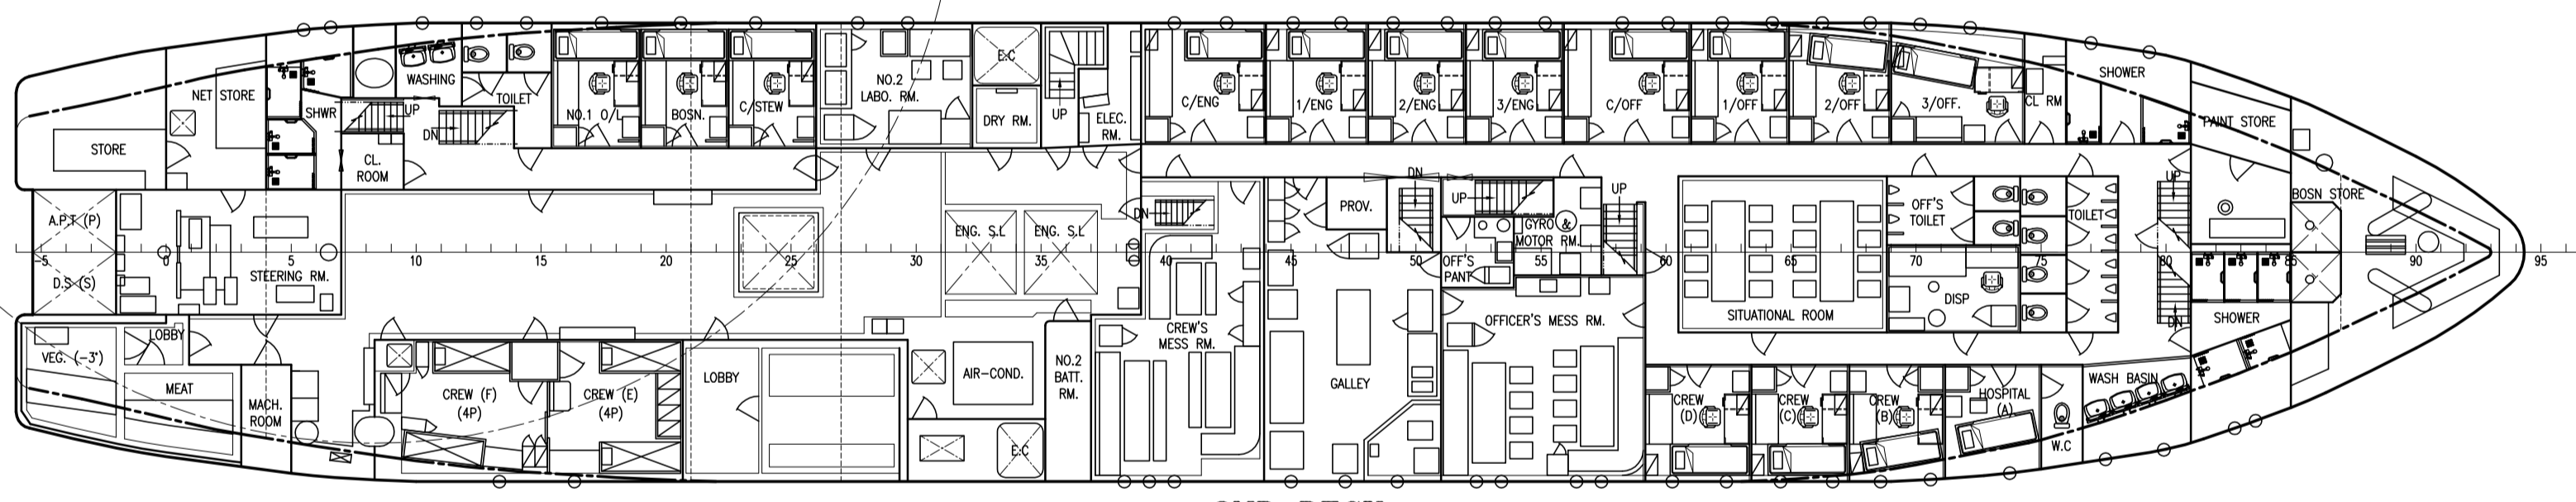

PROFILE

COMPASS FLAT

UPPER DECK

NAV. BRIDGE DECK

2ND DECK

3RD DECK

HOLD

GALLOWS TOP

Project :				SVS FROBISHER			
Title:				GENERAL ARRANGEMENT			
REV.	DESCRIPTION	DATE	BY	Date:	Drawn:	Checked:	
				25/03/11	SDS	KELVIN	
Designer : SEAKRAFT Design Services				Dwg. No.:		Scale:	
Block 15, Lorong 8 Toa Payoh				PP0711 - D01		1 : 150 (A1)	
#06-02 Braddell Tech. Singapore 319262				(SHT 1 OF 1)		Rev. 4	
Tel : +65 6254 2938 Fax : +65 6254 9829							