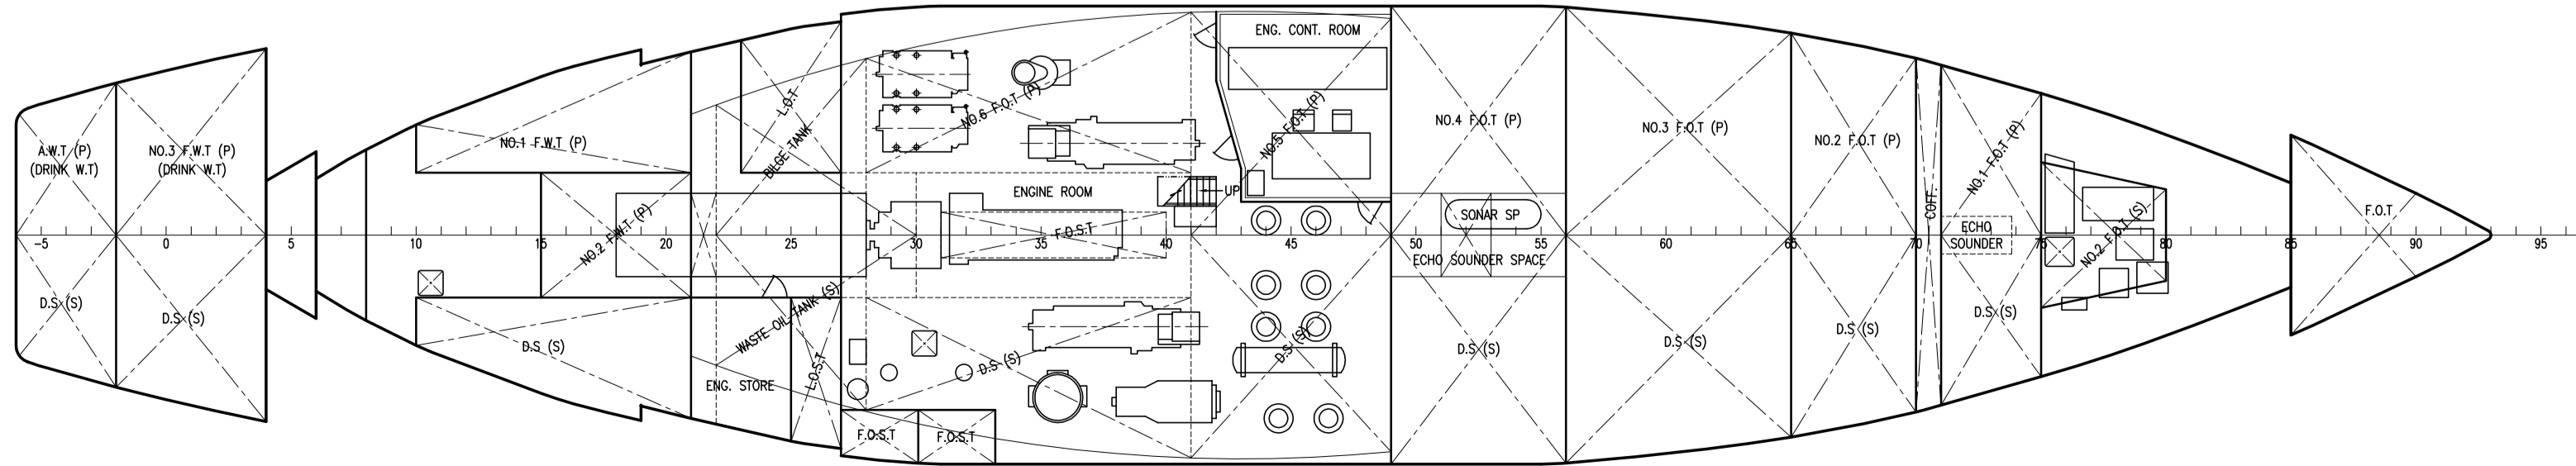

PROFILE

COMPASS FLAT

UPPER DECK

NAV. BRIDGE DECK

2ND DECK

3RD DECK

HOLD

GALLOWS TOP

Project :				SVS FROBISHER			
Title:				GENERAL ARRANGEMENT			
REV.	DESCRIPTION	DATE	BY	Date:	Drawn:	Checked:	
				25/03/11	SDS	KELVIN	
Designer : SEAKRAFT Design Services				Dwg. No.:		Scale:	
Block 15, Lorong 8 Toa Payoh				PP0711 - D01		1 : 150 (A1)	
#06-02 Braddell Tech. Singapore 319262				(SHT 1 OF 1)		Rev. 4	
Tel : +65 6254 2938 Fax : +65 6254 9829							