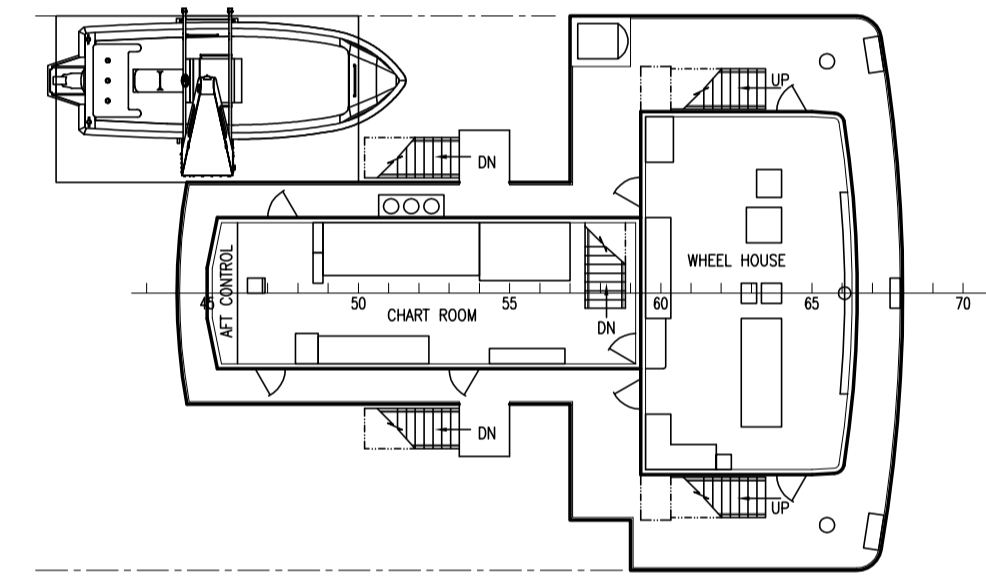

PROFILE

COMPASS FLAT

UPPER DECK

NAV. BRIDGE DECK

2ND DECK

3RD DECK

HOLD

GALLOWS TOP

Project :				SVS FROBISHER			
Title:				GENERAL ARRANGEMENT			
REV.	DESCRIPTION	DATE	BY	Date:	Drawn:	Checked:	
				25/03/11	SDS	KELVIN	
Designer : SEAKRAFT Design Services				Dwg. No.:		Scale:	
Block 15, Lorong 8 Toa Payoh				PP0711 - D01		1 : 150 (A1)	
#06-02 Braddell Tech. Singapore 319262				(SHT 1 OF 1)		Rev. 4	
Tel : +65 6254 2938 Fax : +65 6254 9829							